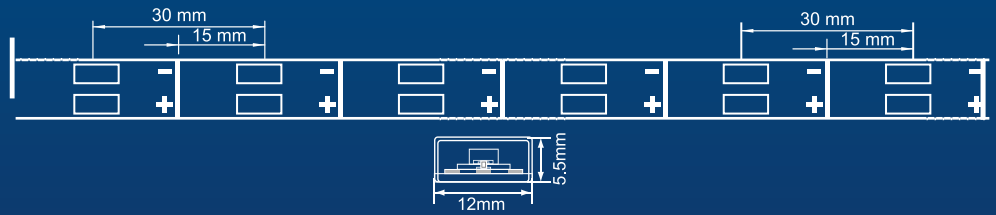

## Dimensions

### Mechanical

Dimension	12mm(W) x 5.5mm(H)
Segment Cut Length	30mm
Number of LEDs	2 LEDs per segment
LED Pitch	30mm
Weight	100 g/m