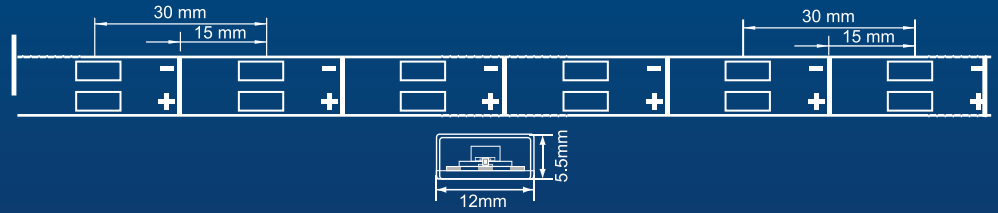

## Dimensions

### Mechanical

Dimension	12mm(W) x 5.5mm(H) ; preinstalled power wire
Segment Cut Length	30mm
Number of LEDs	2 LEDs per segment
LED Pitch	30mm
Weight	100 g/m

### Mechanical

Dimension	12mm(W) x 5.5mm(H)
Segment Cut Length	30mm
Number of LEDs	2 LEDs per segment
LED Pitch	30mm
Weight	100 g/m